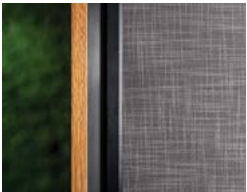

reddot design award
winner 2015

1

Door types

Select from Folding, Double-swing or Single Integrated Doors with a Sliding option now available.

2

Screens and shades

Insect screens are available in two mesh types. Shades come in light-filtering or blackout fabric in a range of patterns and colors.

3

Finishes

Integrated Doors are available with solid wood on the inside and durable aluminum on the outside.

1

2

3

centor®

Centor North America Inc