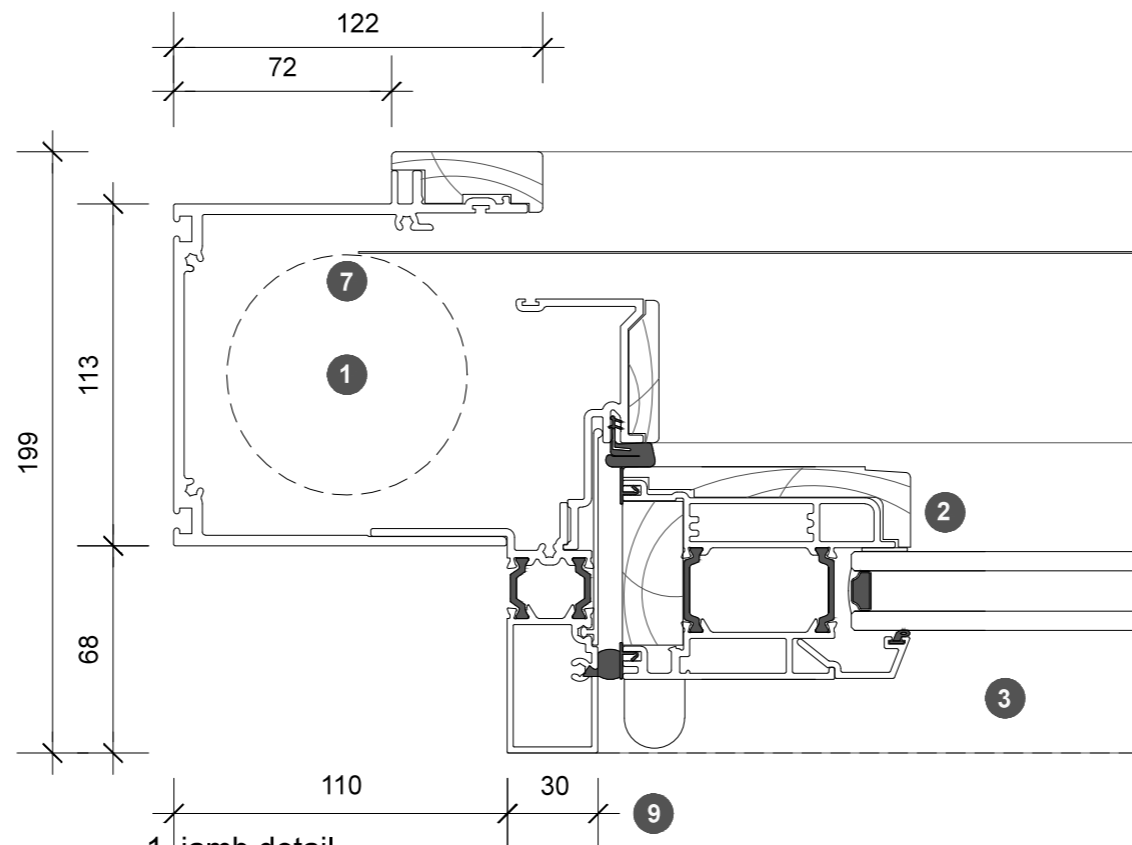

3a. head detail

elevation key

	right frame	
	odd no. of panels	even no. of panels
left frame		
odd number of panels	✓	✓
even number of panels	✓	✗

note: not available in even/even door panel configuration.

plan key

- 1 screen/shade box
- 2 door panel stile
- 3 glazing
- 4 top rail
- 5 bottom rail
- 6 screen stile
- 7 screen/blind
- 8 lever handle
- 9 pivot

3. head detail

4. sill detail

1. jamb detail

2. corner detail

legend