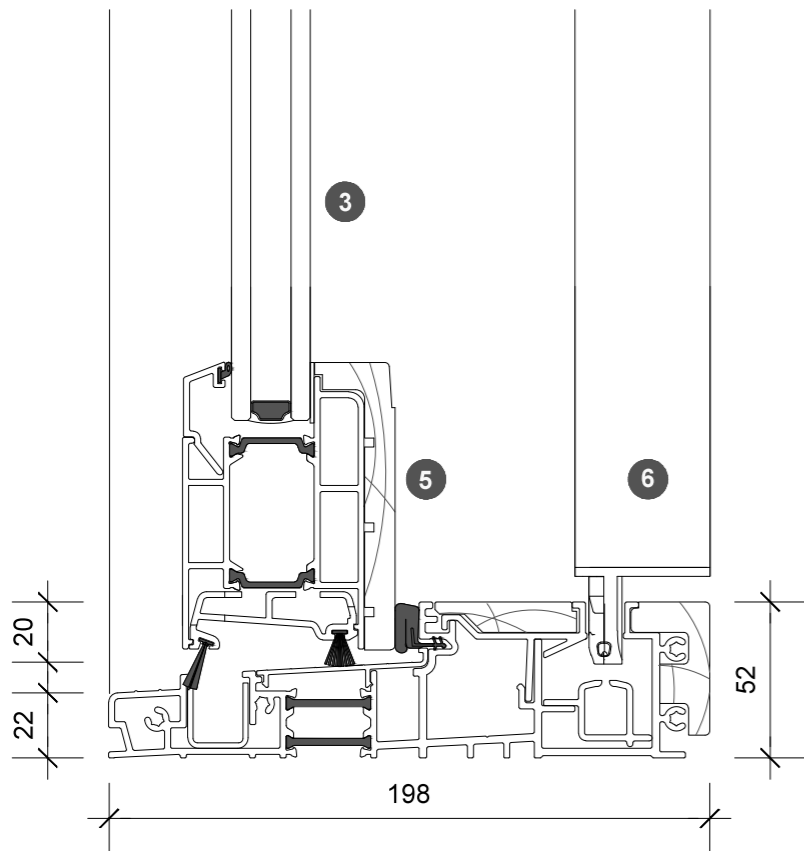

3a. head detail

elevation key

	right frame	
	odd no. of panels	even no. of panels
left frame		
odd number of panels	✓	✓
even number of panels	✓	✗

note: not available in even/even door panel configuration.

plan key

- 1 screen/shade box
- 2 door panel stile
- 3 glazing
- 4 top rail
- 5 bottom rail
- 6 screen stile
- 7 screen/blind
- 8 lever handle
- 9 pivot

3. head detail

4. sill detail

1. jamb detail

2. corner detail