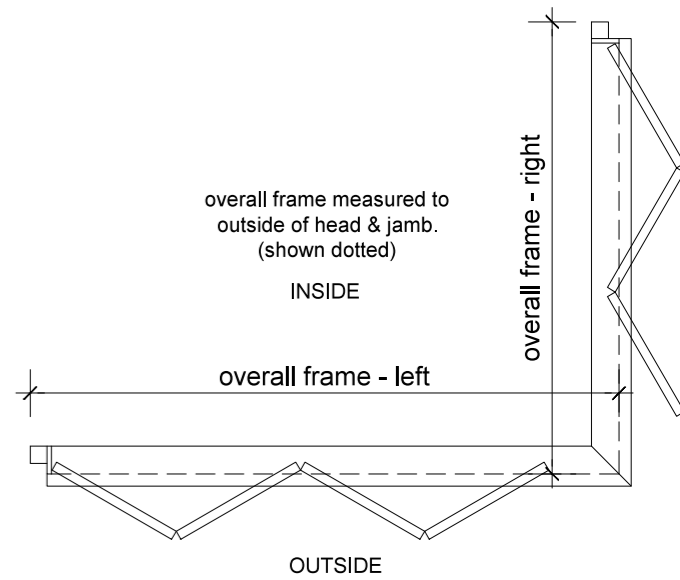

3a. head detail

elevation key

	right frame	
	odd no. of panels	even no. of panels
left frame		
odd number of panels	✓	✓
even number of panels	✓	✗

note: not available in even/even door panel configuration.

plan key

- 1 screen/shade box
- 2 door panel stile
- 3 glazing
- 4 top rail
- 5 bottom rail
- 6 screen stile
- 7 screen/blind
- 8 lever handle
- 9 pivot

3. head detail

4. sill detail

1. jamb detail

2. corner detail

legend