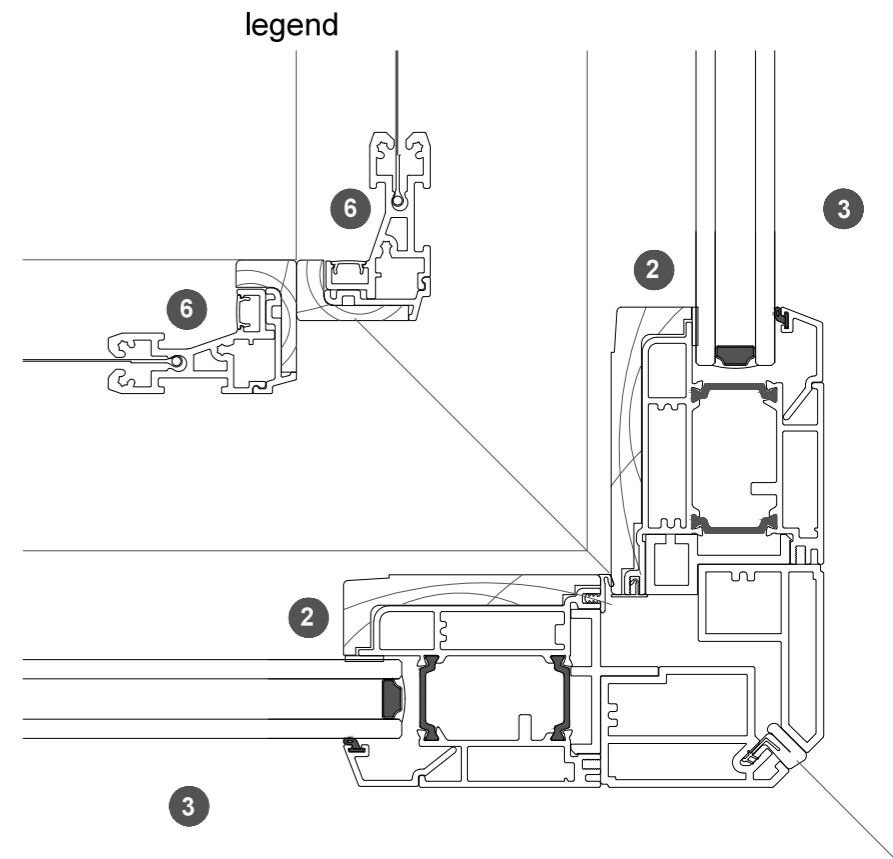

3a. head detail

elevation key

	right frame	
	odd no. of panels	even no. of panels
left frame		
odd number of panels	✓	✓
even number of panels	✓	✗

note: not available in even/even door panel configuration.

plan key

- 1 screen/shade box
- 2 door panel stile
- 3 glazing
- 4 top rail
- 5 bottom rail
- 6 screen stile
- 7 screen/blind
- 8 lever handle
- 9 pivot

3. head detail

4. sill detail

1. jamb detail

2. corner detail