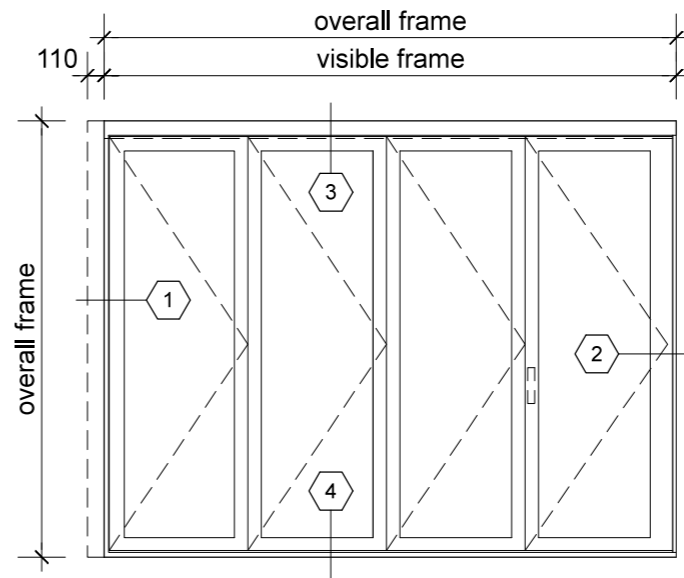

3a. head detail

elevation key

	right frame	
	odd no. of panels	even no. of panels
left frame		
odd number of panels	✓	✓
even number of panels	✓	✗

note: not available in even/even door panel configuration.

plan key

- 1 screen/shade box
- 2 door panel stile
- 3 glazing
- 4 top rail
- 5 bottom rail
- 6 screen stile
- 7 screen/blind
- 8 lever handle
- 9 pivot

3. head detail

4. sill detail

1. jamb detail

2. corner detail